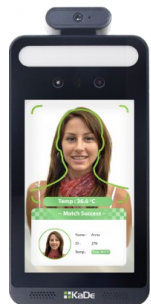

Professional terminal for remote body temperature measurement

KDH-KZ6000FR-IP

6000

KaDe
IP

FUNCTIONS

H-265+

KEY FEATURES

- Detection of people with elevated temperatures
- Non-contact body temperature measurement using infrared
- Content analysis based on Deep Learning
- Configuration of the door unlocking mode
- Human-sounding voice prompt
- Web-server
- Detection of people not wearing masks
- Measuring accuracy up to +/- 0,3°C
- Alarm Outputs
- Data storage on SD card
- 8-inch LCD touch screen
- Two-way audio

DIMENSIONS

138 mm

301 mm

34 mm

OPERATING SYSTEM

OS	Embedded LINUX
Configuration	Via touch screen, via web-browser

DISPLAY

Display Screen	8-inch LCD touch screen
Resolution	1280x800
Contrast	500:1

TEMPERATURE MEASUREMENT

Measurement range	32~43°C
Measurement accuracy	± 0.3 °C
Measurement distance	0.25~0.75m

BUILT-IN CAMERA

Sensor	2 MPX, 1/2.8"
Lens	Dual-lens, f=3.97mm/F1.6
WDR	120db

FACE RECOGNITION