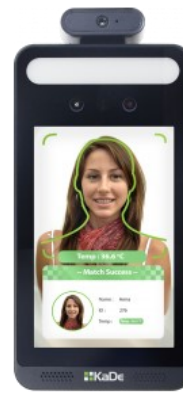

Professional terminal for remote body temperature measurement

KDH-KZ6000FR-IP

6000

KaDe
IP

FUNCTIONS

H-265+

KEY FEATURES

- Detection of people with elevated temperatures
- Non-contact body temperature measurement using infrared
- Content analysis based on Deep Learning
- Configuration of the door unlocking mode
- Human-sounding voice prompt
- Web-server
- Detection of people not wearing masks
- Measuring accuracy up to +/- 0,3°C
- Alarm Outputs
- Data storage on SD card
- 8-inch LCD touch screen
- Two-way audio

DIMENSIONS

138 mm

301 mm

34 mm

OPERATING SYSTEM

OS	Embedded LINUX
Configuration	Via touch screen, via web-browser

DISPLAY

Display Screen	8-inch LCD touch screen
Resolution	1280x800
Contrast	500:1

TEMPERATURE MEASUREMENT

Measurement range	32~43°C
Measurement accuracy	± 0.3 °C
Measurement distance	0.25~0.75m

BUILT-IN CAMERA

Sensor	2 MPX, 1/2.8"
Lens	Dual-lens, f=3.97mm/F1.6
WDR	120db

FACE RECOGNITION