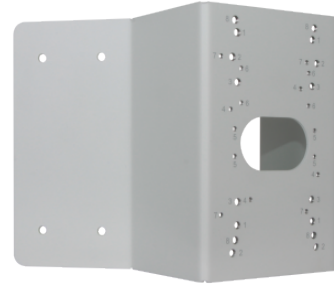

Corner mount adapter

NVB-4000CA

Type	corner mount adapter
Application	selected models of 4000 IP series cameras (a detailed list of compatible cameras and other products can be found on the website in the file in the "Downloads" tab)
Material	steel
Color	white
Load Capacity	10 kg
Dimensions (mm)	271 (W) x 200 (H) x 173 (D)
Weight	2.3 kg