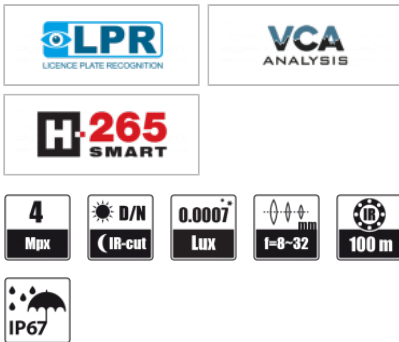

## 4 MPX Bullet IP LPR Camera with Motor-zoom Lens

**NVIP-4H-6732M/LPR**

### KEY FEATURES

- Resolution: 4 MPX
- Lens: motorized, auto-iris and auto-focus function, f=8 ~ 32 mm/F1.6
- D/N function - IR cut filter
- Video content analysis
- Licence plate recognition (LPR)
- microSD card support
- WDR with double scan sensor
- two-way audio
- Min. Illumination from 0.001 lx (0 lx, IR on)
- IR LED, range up to 100 m