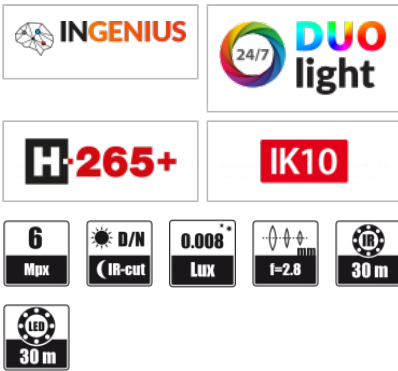

6 MPX Bullet IP Camera with white light and IR illuminator

NVIP-6H-6201/WL/7043

6000 VSS
IP

KEY FEATURES

- Resolution: 6 MPX
- Lens: fixed focal, f=2.8 mm/F1.6
- Human/Vehicle Object Classification
- D/N function - IR cut filter
- Video content analysis based on Deep Learning
- microSD card support
- WDR with double scan sensor
- Min. Illumination from 0.008 lx
- IR LED, range up to 30 m
- white LED illuminator, range up to 30 m

IMAGE

Image Sensor	6 MPX CMOS sensor 1/2.5" SmartSens
Min. Illumination	0.008 lx/F1.6 - color mode • 0 lx (IR on) - B/W mode
Electronic Shutter	auto/manual: 1/4 s ~ 1/100000 s
Digital Slow Shutter (DSS)	up to 1/4 s
Wide Dynamic Range (WDR)	yes (double scan sensor), 120dB
Digital Noise Reduction (DNR)	3D
Highlight Compensation (HLC)	yes
Back Light Compensation (BLC)	yes
Reduction of image flicker (Antiflicker)	yes

Switching Type	mechanical IR cut filter
Switching Mode	auto, manual, time
Switching Level Adjustment	yes
Switching Delay	2 ~ 6000 s
Switching Schedule	yes

NETWORK

Stream Resolution	3200 x 1800 (QHD+), 2688 x 1520, 1920 x 1080 (Full HD), 1280 x 720 (HD), 704 x 576, 640 x 480 (VGA), 352 x 288 (CIF), 480 x 240
Frame Rate	20 fps for 3200 x 1800 (QHD+) • 30 fps for other resolutions
Multistreaming Mode	number of streams: 3
Video/Audio Compression	H.264, H.264+, H.265, H.265+, MJPEG/G.711
Number of Simultaneous Connections	max. 6
Bandwidth	24 Mb/s in total

INSTALLATION PARAMETERS

Dimensions (mm)	with bracket: 75 (W) x 75 (H) x 170 (L)
Weight	0.4 kg
Degree of Protection	IP 67 (details in the user's manual)
Enclosure	aluminium, grey, fully cable managed wall mount bracket in-set included, IK10 impact rating
Power Supply	12 VDC, PoE (IEEE 802.3af, Class 3)
Surge protection	TVS 4000 V
Power Consumption	4 W • 6.5 W (IR illuminator on) • 7 W (white light illuminator on)