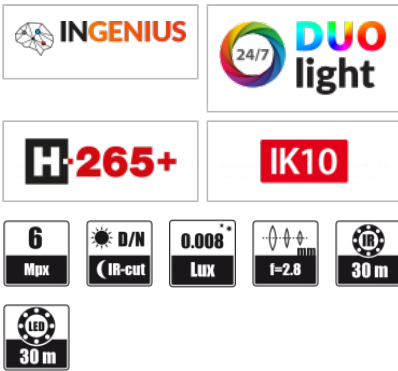

6 MPX Bullet IP Camera with white light and IR illuminator

NVIP-6H-6201/WL/7043

6000 VSS
IP

KEY FEATURES

- Resolution: 6 MPX
- Lens: fixed focal, f=2.8 mm/F1.6
- Human/Vehicle Object Classification
- D/N function - IR cut filter
- Video content analysis based on Deep Learning
- microSD card support
- WDR with double scan sensor
- Min. Illumination from 0.008 lx
- IR LED, range up to 30 m
- white LED illuminator, range up to 30 m

IMAGE

Image Sensor	6 MPX CMOS sensor 1/2.5" SmartSens
Min. Illumination	0.008 lx/F1.6 - color mode • 0 lx (IR on) - B/W mode
Electronic Shutter	auto/manual: 1/4 s ~ 1/100000 s
Digital Slow Shutter (DSS)	up to 1/4 s
Wide Dynamic Range (WDR)	yes (double scan sensor), 120dB
Digital Noise Reduction (DNR)	3D
Highlight Compensation (HLC)	yes
Back Light Compensation (BLC)	yes
Reduction of image flicker (Antiflicker)	yes

Switching Type	mechanical IR cut filter
Switching Mode	auto, manual, time
Switching Level Adjustment	yes
Switching Delay	2 ~ 6000 s
Switching Schedule	yes

NETWORK

Stream Resolution	3200 x 1800 (QHD+), 2688 x 1520, 1920 x 1080 (Full HD), 1280 x 720 (HD), 704 x 576, 640 x 480 (VGA), 352 x 288 (CIF), 480 x 240
Frame Rate	20 fps for 3200 x 1800 (QHD+) • 30 fps for other resolutions
Multistreaming Mode	number of streams: 3
Video/Audio Compression	H.264, H.264+, H.265, H.265+, MJPEG/G.711
Number of Simultaneous Connections	max. 6
Bandwidth	24 Mb/s in total

INSTALLATION PARAMETERS

Dimensions (mm)	with bracket: 75 (W) x 75 (H) x 170 (L)
Weight	0.4 kg
Degree of Protection	IP 67 (details in the user's manual)
Enclosure	aluminium, grey, fully cable managed wall mount bracket in-set included, IK10 impact rating
Power Supply	12 VDC, PoE (IEEE 802.3af, Klasa 3)
Surge protection	TVS 4000 V
Power Consumption	4 W • 6.5 W (IR illuminator on) • 7 W (white light illuminator on)