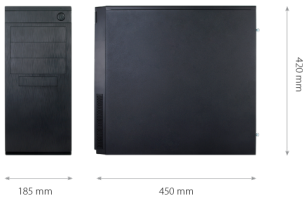

DIMENSIONS

A unit with the Microsoft Windows 11 Pro operating system and the latest version of Entrapass software installed. Designed for use as a server or server/client setup. Adapted to 24/7 operation.

DISPLAY

Monitor outputs	2 x HDMI, 2 x Display Port, 2 x Dual link-DVI
Max resolution	6 x 4K UltraHD

AUDIO

Audio inputs	1 x line (3,5mm), 1 x microphone (3,5mm)
Audio output	1 x line(3,5mm), 2 x HDMI, 2 x Display Port

NETWORK

Przepustowość	Max network throughput: 500Mbit/s for each network card

ADDITIONAL INTERFACES

USB ports	5 x USB 3.2, 2 x USB 2.0, 1 x USB 3.2 Type-C x USB 3.0

OPERATING SYSTEM

Operating system	Microsoft Windows 11 Pro
System language	Polish, English, Russian, Hungarian, others

INTEGRATION

Dedicated for	EntraPass
Integrated devices	Kantech controllers KT-1, KT-400, KT-300

INSTALLATION PARAMETERS

Dimensions (mm)	185 (W) x 420 (H) x 450 (D)
Weight	10 kg
Power supply	Built in 700W, with 230VAC input
Operating Temperature	5°C ~ 35°C