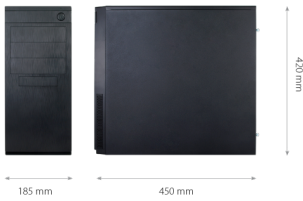

DIMENSIONS

A unit with the Microsoft Windows 11 Pro operating system and the latest version of Entrapass software installed. Designed for use as a server or server/client setup. Adapted to 24/7 operation.

DISPLAY

Monitor outputs	2 x HDMI, 2 x Display Port, 2 x Dual link-DVI
Max resolution	6 x 4K UltraHD

AUDIO

Audio inputs	1 x line (3,5mm), 1 x microphone (3,5mm)
Audio output	1 x line(3,5mm), 2 x HDMI, 2 x Display Port

NETWORK

Przepustowość	Max network throughput: 500Mbit/s for each network card

ADDITIONAL INTERFACES

USB ports	5 x USB 3.2, 2 x USB 2.0, 1 x USB 3.2 Type-C x USB 3.0

OPERATING SYSTEM

Operating system	Microsoft Windows 11 Pro
System language	Polish, English, Russian, Hungarian, others

INTEGRATION

Dedicated for	EntraPass
Integrated devices	Kantech controllers KT-1, KT-400, KT-300

INSTALLATION PARAMETERS

Dimensions (mm)	177 (W) x 483 (H) x 505 (D)
Weight	10 kg
Power supply	Built in 700W, with 230VAC input
Operating Temperature	5°C ~ 35°C