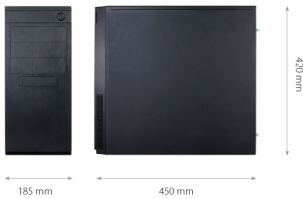

DIMENSIONS

A unit with the Microsoft Windows 11 Pro operating system and the latest version of Entrapass software installed. Designed for use as a server or server/client setup. Adapted to 24/7 operation.

DISPLAY

Monitor outputs	2 x HDMI, 2 x Display Port, 2 x Dual link-DVI
Max resolution	6 x 4K UltraHD

AUDIO

Audio inputs	1 x line (3,5mm), 1 x microphone (3,5mm)
Audio output	1 x line(3,5mm), 2 x HDMI, 2 x Display Port

NETWORK

Network interface	1 x Ethernet - złącze RJ45, 10/100/1000/2500 Mbit/s
Przepustowość	Max network throughput: 500Mbit/s for each network card

ADDITIONAL INTERFACES

USB ports	5 x USB 3.2, 2 x USB 2.0, 1 x USB 3.2 Type-C x USB 3.0

OPERATING SYSTEM

Operating system	Microsoft Windows 11 Pro
System language	Polish, English, Hungarian, others

INTEGRATION

Dedicated for	EntraPass
Integrated devices	Kantech controllers KT-1, KT-400, KT-300

INSTALLATION PARAMETERS

Dimensions (mm)	185 (W) x 420 (H) x 450 (D)
Weight	10 kg
Power supply	Built in 700W, with 230VAC input
Operating Temperature	5°C ~ 35°C