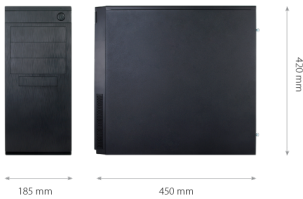

DIMENSIONS

A unit with the Microsoft Windows 11 Pro operating system and the latest version of Entrapass software installed. Designed for use as a server or server/client setup. Adapted to 24/7 operation.

DISPLAY

Monitor outputs	1 x HDMI, 1 x Display Port, 1 x Dual link-DVI
Max resolution	3 x 4K UltraHD

AUDIO

Audio inputs	1 x line (3,5mm), 1 x microphone (3,5mm)
Audio output	1 x line(3,5mm), 1 x HDMI, 1 x Display Port

NETWORK

Network interface	1 x Ethernet - RJ45 interface, 10/100/1000 Mbit/s
Przepustowość	Max network throughput: 500Mbit/s for each network card

ADDITIONAL INTERFACES

USB ports	5 x USB 3.2, 2 x USB 2.0, 1 x USB 3.2 Type-C x USB 3.0

OPERATING SYSTEM

Operating system	Microsoft Windows 11 Pro
System language	Polish, English, Russian, Hungarian, others

INTEGRATION

Dedicated for	EntraPass
Integrated devices	Kantech controllers KT-1, KT-400, KT-300

INSTALLATION PARAMETERS

Dimensions (mm)	185 (W) x 420 (H) x 450 (D)
Weight	10 kg
Power supply	Built in 700W, with 230VAC input
Operating Temperature	5°C ~ 35°C