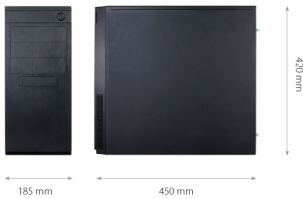

DIMENSIONS

A unit with the Microsoft Windows 11 Pro operating system and the latest version of Entrapass software installed. Designed for use as a server or server/client setup. Adapted to 24/7 operation.

DISPLAY

Monitor outputs	1 x HDMI, 1 x Display Port, 1 x Dual link-DVI
Max resolution	3 x 4K UltraHD

AUDIO

Audio inputs	1 x line (3,5mm), 1 x microphone (3,5mm)
Audio output	1 x line(3,5mm), 1 x HDMI, 1 x Display Port

NETWORK

Przepustowość	Max network throughput: 500Mbit/s for each network card

ADDITIONAL INTERFACES

USB ports	5 x USB 3.2, 2 x USB 2.0, 1 x USB 3.2 Type-C x USB 3.0

OPERATING SYSTEM

Operating system	Microsoft Windows 11 Pro
System language	Polish, English, Russian, Hungarian, others

INTEGRATION

Dedicated for	EntraPass
Integrated devices	Kantech controllers KT-1, KT-400, KT-300

INSTALLATION PARAMETERS

Dimensions (mm)	185 (W) x 420 (H) x 450 (D)
Weight	10 kg
Power supply	Built in 700W, with 230VAC input
Operating Temperature	5°C ~ 35°C