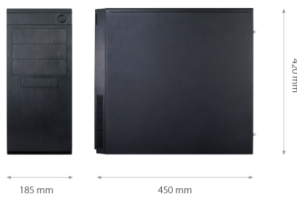

DIMENSIONS

Unit with the Microsoft Windows 11 Pro operating system and the latest version of Entrapass software installed. Designed to work as a client. Adapted to 24/7 operation.

DISPLAY

Monitor outputs	1 x HDMI, 1 x Display Port, 1 x Dual link-DVI
Max resolution	3 x 4K UltraHD

AUDIO

Audio inputs	1 x line (3,5mm), 1 x microphone (3,5mm)
Audio output	1 x line(3,5mm), 1 x HDMI, 1 x Display Port

NETWORK

Network interface	1 x Ethernet - złącze RJ45, 10/100/1000/2500 Mbit/s
Przepustowość	Max network throughput: 500Mbit/s for each network card

ADDITIONAL INTERFACES

USB ports	5 x USB 3.2, 2 x USB 2.0, 1 x USB 3.2 Type-C x USB 3.0

OPERATING SYSTEM

Operating system	Microsoft Windows 11 Pro
System language	Polish, English, Hungarian, others

INTEGRATION

Dedicated for	EntraPass
Integrated devices	Kantech controllers KT-1, KT-400, KT-300

INSTALLATION PARAMETERS

Dimensions (mm)	185 (W) x 420 (H) x 450 (D)
Weight	10 kg
Power supply	Built in 700W, with 230VAC input
Operating Temperature	5°C ~ 35°C