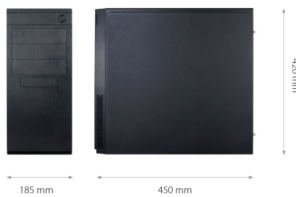

DIMENSIONS

Unit with the Microsoft Windows 11 Pro operating system and the latest version of Entrapass software installed. Designed to work as a client. Adapted to 24/7 operation.

DISPLAY

Monitor outputs	1 x HDMI, 1 x Display Port, 1 x Dual link-DVI
Max resolution	3 x 4K UltraHD

AUDIO

Audio inputs	1 x line (3,5mm), 1 x microphone (3,5mm)
Audio output	1 x line(3,5mm), 1 x HDMI, 1 x Display Port

NETWORK

Network interface	1 x Ethernet - złącze RJ45, 10/100/1000/2500 Mbit/s
Przepustowość	Max network throughput: 500Mbit/s for each network card

ADDITIONAL INTERFACES

USB ports	5 x USB 3.2, 2 x USB 2.0, 1 x USB 3.2 Type-C x USB 3.0

OPERATING SYSTEM

Operating system	Microsoft Windows 11 Pro
System language	Polish, English, Hungarian, others

INTEGRATION

Dedicated for	EntraPass
Integrated devices	Kantech controllers KT-1, KT-400, KT-300

INSTALLATION PARAMETERS

Dimensions (mm)	185 (W) x 420 (H) x 450 (D)
Weight	10 kg
Power supply	Built in 700W, with 230VAC input
Operating Temperature	5°C ~ 35°C