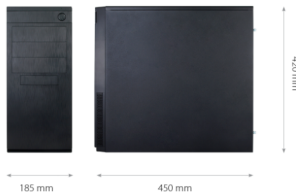

DIMENSIONS

Unit with the Microsoft Windows 11 Pro operating system and the latest version of Entrapass software installed. Designed to work as a client. Adapted to 24/7 operation.

DISPLAY

Monitor outputs	1 x HDMI, 1 x Display Port, 1 x Dual link-DVI
Max resolution	3 x 4K UltraHD

AUDIO

Audio inputs	1 x line (3,5mm), 1 x microphone (3,5mm)
Audio output	1 x line(3,5mm), 1 x HDMI, 1 x Display Port

NETWORK

Network interface	1 x Ethernet - złącze RJ45, 10/100/1000/2500 Mbit/s
Przepustowość	Max network throughput: 500Mbit/s for each network card

ADDITIONAL INTERFACES

USB ports	5 x USB 3.2, 2 x USB 2.0, 1 x USB 3.2 Type-C x USB 3.0

OPERATING SYSTEM

Operating system	Microsoft Windows 11 Pro
System language	Polish, English, Hungarian, others

INTEGRATION

Dedicated for	EntraPass
Integrated devices	Kantech controllers KT-1, KT-400, KT-300

INSTALLATION PARAMETERS

Dimensions (mm)	185 (W) x 420 (H) x 450 (D)
Weight	10 kg
Power supply	Built in 700W, with 230VAC input
Operating Temperature	5°C ~ 35°C