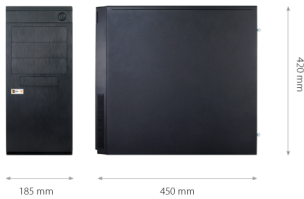

DIMENSIONS

Unit with the Microsoft Windows 10 Pro operating system and the NOVUS MANAGEMENT SYSTEM AC software installed. Designed to work as a client. Adapted to 24/7 operation.

DISPLAY

Monitor outputs	1 x HDMI, 1 x Display Port, 1 x Dual link-DVI
Max resolution	3 x 4K UltraHD

AUDIO

Audio inputs	1 x line (3,5mm), 1 x microphone (3,5mm)
Audio output	1 x line(3,5mm), 1 x HDMI, 1 x Display Port

NETWORK

Network interface	1 x Ethernet - złącze RJ45, 10/100/1000/2500 Mbit/s
Przepustowość	Max network throughput: 500Mbit/s for each network card

ADDITIONAL INTERFACES

USB ports	5 x USB 3.2, 2 x USB 2.0, 1 x USB 3.2 Type-C x USB 3.0

OPERATING SYSTEM

Operating system	Microsoft Windows 11 Pro
System language	Polish, English, Hungarian, others

INTEGRATION

Dedicated for	NOVUS MANAGEMENT SYSTEM AC
Integrated devices	NOVUS MANAGEMENT SYSTEM AC Servers

INSTALLATION PARAMETERS

Dimensions (mm)	185 (W) x 420 (H) x 450 (D)
Weight	10 kg
Power supply	Built in 700W, with 230VAC input
Operating Temperature	5°C ~ 35°C