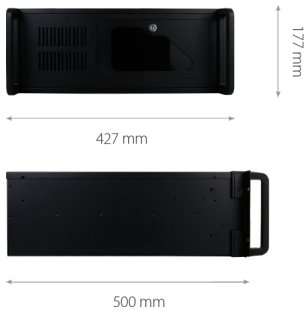

DIMENSIONS

Unit with the Microsoft Windows 11 Pro operating system and the NOVUS MANAGEMENT SYSTEM AC software installed. Designed to work as a client. Adapted to 24/7 operation.

DISPLAY

Monitor outputs	1 x HDMI, 1 x Display Port, 1 x Dual link-DVI
Max resolution	3 x 4K UltraHD

AUDIO

Audio inputs	1 x line (3,5mm), 1 x microphone (3,5mm)
Audio output	1 x line(3,5mm), 1 x HDMI, 1 x Display Port

NETWORK

Network interface	1 x Ethernet - złącze RJ45, 10/100/1000/2500 Mbit/s
Przepustowość	Max network throughput: 500Mbit/s for each network card

ADDITIONAL INTERFACES

USB ports	5 x USB 3.2, 2 x USB 2.0, 1 x USB 3.2 Type-C x USB 3.0

OPERATING SYSTEM

Operating system	Microsoft Windows 11 Pro
System language	Polish, English, Hungarian, others

INTEGRATION

Dedicated for	NOVUS MANAGEMENT SYSTEM AC
Integrated devices	NOVUS MANAGEMENT SYSTEM AC Servers

INSTALLATION PARAMETERS

Dimensions (mm)	427 (W) x 177 (H) x 500 (D)
Weight	20 kg
Power supply	Built in 700W, with 230VAC input
Operating Temperature	5°C ~ 35°C
RACK Mount 19"	4U