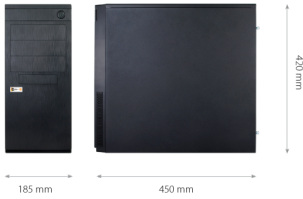

DIMENSIONS

Unit with the Microsoft Windows 11 Pro operating system and the NOVUS MANAGEMENT SYSTEM AC software installed. Designed to work as a client. Adapted to 24/7 operation.

DISPLAY

Monitor outputs	1 x HDMI, 1 x Display Port, 1 x Dual link-DVI
Max resolution	3 x 4K UltraHD

AUDIO

Audio inputs	1 x line (3,5mm), 1 x microphone (3,5mm)
Audio output	1 x line(3,5mm), 1 x HDMI, 1 x Display Port

NETWORK

Network interface	1 x Ethernet - złącze RJ45, 10/100/1000/2500 Mbit/s
Przepustowość	Max network throughput: 500Mbit/s for each network card

ADDITIONAL INTERFACES

USB ports	5 x USB 3.2, 2 x USB 2.0, 1 x USB 3.2 Type-C x USB 3.0

OPERATING SYSTEM

Operating system	Microsoft Windows 11 Pro
System language	Polish, English, Hungarian, others

INTEGRATION

Dedicated for	NOVUS MANAGEMENT SYSTEM AC
Integrated devices	NOVUS MANAGEMENT SYSTEM AC Servers

INSTALLATION PARAMETERS

Dimensions (mm)	185 (W) x 420 (H) x 450 (D)
Weight	10 kg
Power supply	Built in 700W, with 230VAC input
Operating Temperature	5°C ~ 35°C