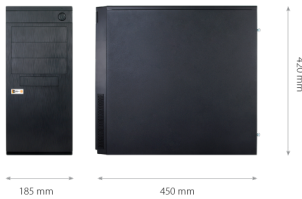

DIMENSIONS

Unit with the Microsoft Windows 11 Pro operating system and the NOVUS MANAGEMENT SYSTEM AC software installed. Designed to work as a client. Adapted to 24/7 operation.

DISPLAY

Monitor outputs	1 x HDMI, 1 x Display Port, 1 x Dual link-DVI
Max resolution	3 x 4K UltraHD

AUDIO

Audio inputs	1 x line (3,5mm), 1 x microphone (3,5mm)
Audio output	1 x line(3,5mm), 1 x HDMI, 1 x Display Port

NETWORK

Network interface	1 x Ethernet - złącze RJ45, 10/100/1000/2500 Mbit/s
Przepustowość	Max network throughput: 500Mbit/s for each network card

ADDITIONAL INTERFACES

USB ports	5 x USB 3.2, 2 x USB 2.0, 1 x USB 3.2 Type-C x USB 3.0

OPERATING SYSTEM

Operating system	Microsoft Windows 11 IoT
System language	Polish, English, Hungarian, others

INTEGRATION

Dedicated for	NOVUS MANAGEMENT SYSTEM AC
Integrated devices	NOVUS MANAGEMENT SYSTEM AC Servers

INSTALLATION PARAMETERS

Dimensions (mm)	185 (W) x 420 (H) x 450 (D)
Weight	10 kg
Power supply	Built in 700W, with 230VAC input
Operating Temperature	5°C ~ 35°C

Windows 11 IoT is available on devices starting with serial number xxx269247.