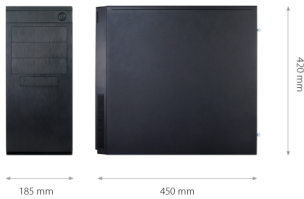

DIMENSIONS

Unit with the Microsoft Windows 11 Pro operating system and the NOVUS MANAGEMENT SYSTEM AC software installed. Designed to work as a client. Adapted to 24/7 operation.

DISPLAY

Monitor outputs	1 x HDMI, 1 x Display Port, 1 x Dual link-DVI
Max resolution	3 x 4K UltraHD

AUDIO

Audio inputs	1 x line (3,5mm), 1 x microphone (3,5mm)
Audio output	1 x line(3,5mm), 1 x HDMI, 1 x Display Port

NETWORK

Network interface	1 x Ethernet - złącze RJ45, 10/100/1000/2500 Mbit/s
Przepustowość	Max network throughput: 500Mbit/s for each network card

ADDITIONAL INTERFACES

USB ports	5 x USB 3.2, 2 x USB 2.0, 1 x USB 3.2 Type-C x USB 3.0

OPERATING SYSTEM

Operating system	Microsoft Windows 11 Pro
System language	Polish, English, Hungarian, others

INTEGRATION

Dedicated for	NOVUS MANAGEMENT SYSTEM AC
Integrated devices	NOVUS MANAGEMENT SYSTEM AC Servers

INSTALLATION PARAMETERS

Dimensions (mm)	185 (W) x 420 (H) x 450 (D)
Weight	10 kg
Power supply	Built in 700W, with 230VAC input
Operating Temperature	5°C ~ 35°C