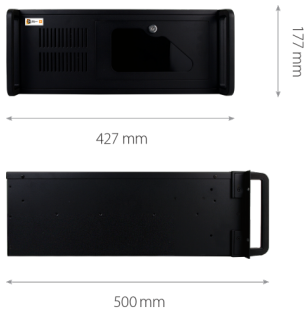

DIMENSIONS

Unit with the Microsoft Windows 11 Pro operating system and the NOVUS MANAGEMENT SYSTEM AC software installed. Designed to work as a client. Adapted to 24/7 operation.

DISPLAY

Monitor outputs	2 x HDMI, 2 x Display Port, 2 x Dual link-DVI
Max resolution	6 x 4K UltraHD

AUDIO

Audio inputs	1 x line (3,5mm), 1 x microphone (3,5mm)
Audio output	1 x line(3,5mm), 2 x HDMI, 2 x Display Port

NETWORK

Network interface	1 x Ethernet - złącze RJ45, 10/100/1000/2500 Mbit/s
Przepustowość	Max network throughput: 500Mbit/s for each network card

ADDITIONAL INTERFACES

USB ports	5 x USB 3.2, 2 x USB 2.0, 1 x USB 3.2 Type-C x USB 3.0

OPERATING SYSTEM

Operating system	Microsoft Windows 11 Pro
System language	Polish, English, Hungarian, others

INTEGRATION

Dedicated for	NOVUS MANAGEMENT SYSTEM AC
Integrated devices	NOVUS MANAGEMENT SYSTEM AC Servers

INSTALLATION PARAMETERS

Dimensions (mm)	427 (W) x 177 (H) x 500 (D)
Weight	20 kg
Power supply	Built in 700W, with 230VAC input
Operating Temperature	5°C ~ 35°C
RACK Mount 19"	4U