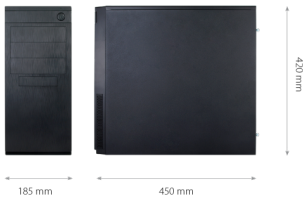

DIMENSIONS

Unit with the Microsoft Windows 11 Pro operating system and the NOVUS MANAGEMENT SYSTEM AC software installed. Designed to work as a client. Adapted to 24/7 operation.

DISPLAY

Monitor outputs	2 x HDMI, 2 x Display Port, 2 x Dual link-DVI
Max resolution	6 x 4K UltraHD

AUDIO

Audio inputs	1 x line (3,5mm), 1 x microphone (3,5mm)
Audio output	1 x line(3,5mm), 2 x HDMI, 2 x Display Port

NETWORK

Network interface	1 x Ethernet - złącze RJ45, 10/100/1000/2500 Mbit/s
Przepustowość	Max network throughput: 500Mbit/s for each network card

ADDITIONAL INTERFACES

USB ports	5 x USB 3.2, 2 x USB 2.0, 1 x USB 3.2 Type-C x USB 3.0

OPERATING SYSTEM

Operating system	Microsoft Windows 11 Pro
System language	Polish, English, Hungarian, others

INTEGRATION

Dedicated for	NOVUS MANAGEMENT SYSTEM AC
Integrated devices	NOVUS MANAGEMENT SYSTEM AC Servers

INSTALLATION PARAMETERS

Dimensions (mm)	185 (W) x 420 (H) x 450 (D)
Weight	10 kg
Power supply	Built in 700W, with 230VAC input
Operating Temperature	5°C ~ 35°C