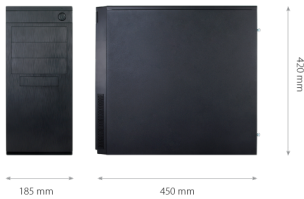

DIMENSIONS

Unit with the Microsoft Windows 11 Pro operating system and the NOVUS MANAGEMENT SYSTEM AC software installed. Designed to work as a client. Adapted to 24/7 operation.

DISPLAY

Monitor outputs	2 x HDMI, 2 x Display Port, 2 x Dual link-DVI
Max resolution	6 x 4K UltraHD

AUDIO

Audio inputs	1 x line (3,5mm), 1 x microphone (3,5mm)
Audio output	1 x line(3,5mm), 2 x HDMI, 2 x Display Port

NETWORK

Network interface	1 x Ethernet - złącze RJ45, 10/100/1000/2500 Mbit/s
Przepustowość	Max network throughput: 500Mbit/s for each network card

ADDITIONAL INTERFACES

USB ports	5 x USB 3.2, 2 x USB 2.0, 1 x USB 3.2 Type-C x USB 3.0

OPERATING SYSTEM

Operating system	Microsoft Windows 11 Pro
System language	Polish, English, Hungarian, others

INTEGRATION

Dedicated for	NOVUS MANAGEMENT SYSTEM AC
Integrated devices	NOVUS MANAGEMENT SYSTEM AC Servers

INSTALLATION PARAMETERS

Dimensions (mm)	185 (W) x 420 (H) x 450 (D)
Weight	10 kg
Power supply	Built in 700W, with 230VAC input
Operating Temperature	5°C ~ 35°C