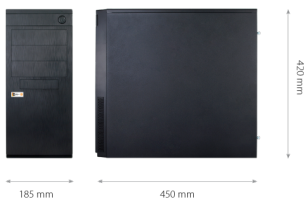

DIMENSIONS

Unit with the Microsoft Windows 11 Pro operating system and the NOVUS MANAGEMENT SYSTEM AC software installed. Designed to work as a client. Adapted to 24/7 operation.

DISPLAY

Monitor outputs	2 x HDMI, 2 x Display Port, 2 x Dual link-DVI
Max resolution	6 x 4K UltraHD

AUDIO

Audio inputs	1 x line (3,5mm), 1 x microphone (3,5mm)
Audio output	1 x line(3,5mm), 2 x HDMI, 2 x Display Port

NETWORK

Network interface	1 x Ethernet - złącze RJ45, 10/100/1000/2500 Mbit/s
Przepustowość	Max network throughput: 500Mbit/s for each network card

ADDITIONAL INTERFACES

USB ports	5 x USB 3.2, 2 x USB 2.0, 1 x USB 3.2 Type-C x USB 3.0

OPERATING SYSTEM

Operating system	Microsoft Windows 11 Pro
System language	Polish, English, Hungarian, others

INTEGRATION

Dedicated for	NOVUS MANAGEMENT SYSTEM AC
Integrated devices	NOVUS MANAGEMENT SYSTEM AC Servers

INSTALLATION PARAMETERS

Dimensions (mm)	185 (W) x 420 (H) x 450 (D)
Weight	10 kg
Power supply	Built in 700W, with 230VAC input
Operating Temperature	5°C ~ 35°C