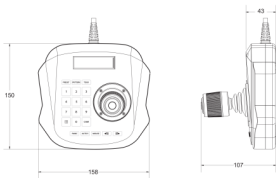

System keyboard NV-KBD/ACVSS

KEY FEATURES

- System keyboard - for NOVUS MANAGEMENT SYSTEM VSS application

COMPATIBILITY

DIMENSIONS

OPERATION

Supported Devices	computer units with NOVUS MANAGEMENT SYSTEM VSS software
Camera Protocol	IP
External Ports	1 x USB

CONTROL

Joystick	3-axial, auto-returning, function button
Buttons	20, multi-function

INSTALLATION PARAMETERS

Power Supply	5 VDC (via USB)
Power Consumption	5 W
Operating Temperature	0°C ~ 55°C
Dimensions (mm)	158 (W) x 107 (H) x 150 (D)
Weight	0.5 kg