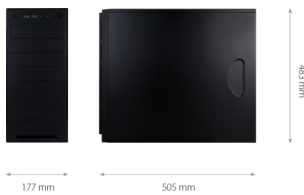

DIMENSIONS

Unit with the Microsoft Windows 11 Pro operating system and the latest version of NMS AC software installed with a free license. Designed to work as a server or server/client. Adapted to 24/7 operation.

DISPLAY

Monitor outputs	1 x HDMI, 1 x Display Port, 1 x Dual link-DVI
Max resolution	3 x 4K UltraHD

AUDIO

Audio output	1 x HDMI, 1 x Display Port

NETWORK

Network interface	2 x Ethernet - RJ45 interface, 10/100/1000 Mbit/s
Przepustowość	Max network throughput: 450Mbit/s for each network card

ADDITIONAL INTERFACES

USB ports	4 x USB 3.2, 2 x USB 2.0 x USB 3.0

OPERATING SYSTEM

Operating system	Microsoft Windows 11 Pro
System language	Polish, English, Russian, Hungarian, others

INTEGRATION

Dedicated for	EntraPass
Integrated devices	Kantech controllers KT-1, KT-400, KT-300

INSTALLATION PARAMETERS

Dimensions (mm)	185 (W) x 420 (H) x 450 (D)
Weight	10 kg
Power supply	Built in 700W, with 230VAC input
Operating Temperature	5°C ~ 35°C
RACK Mount 19"	4U