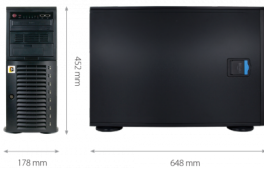

DIMENSIONS

Unit with the Microsoft Windows 10 IoT operating system and NOVUS MANAGEMENT SYSTEM AC software installed. Designed to work as a server or server/client station. Adapted to 24/7 operation.

DISPLAY

Monitor outputs	1 x HDMI, 1 x Display Port, 1 x Dual link-DVI
Max resolution	3 x 4K UltraHD

AUDIO

Audio output	1 x line(3,5mm), 1 x HDMI, 1 x Display Port

NETWORK

Network interface	3 x Ethernet - RJ45 interface, 10/100/1000 Mbit/s
Przepustowość	Max network throughput: 450Mbit/s for each network card

ADDITIONAL INTERFACES

USB ports	4 x USB 3.2, 2 x USB 2.0 x USB 3.0

OPERATING SYSTEM

Operating system	Microsoft Windows 10 IoT
System language	Polish, English, Russian, Hungarian, others

INTEGRATION

Dedicated for	NOVUS MANAGEMENT SYSTEM AC
Integrated devices	KDH-KS3012-IP, KDH-KS3024-IP, KDH-KS2000-IP-ELV, KDH-KS3000-IP-ELV, KDH-CADM500-FP, KDH-KZ3000FP-IP-M, KDH-KZ3000FP-IP-U, KDH-KZ3000-IP-M, KDH-KZ3000-IP-U, KDH-TA500CFP-IP-U/M/D, KDH-TA500C-IP-U/M/D, Novus IP cameras of the 4000/6000/8000 series, Novus IP recorders of the 4000/6000 series, Novus 4000 series multistandard recorders, ONVIF / RTSP IP cameras, NMS IP Recorders, NOVUS MANAGEMENT SYSTEM AC Servers

INSTALLATION PARAMETERS

Dimensions (mm)	178 (W) x 452 (H) x 648 (D)
Weight	28 kg
Power supply	Built in 700W, with 230VAC input
Operating Temperature	5°C ~ 35°C
RACK Mount 19"	4U