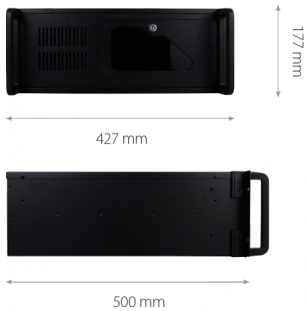

DIMENSIONS

Unit with the Microsoft Windows 10 Pro operating system and the NOVUS MANAGEMENT SYSTEM AC software installed. Designed to work as a client. Adapted to 24/7 operation.

DISPLAY

Monitor outputs	1 x HDMI, 1 x Display Port, 1 x Dual link-DVI
Max resolution	3 x 4K UltraHD

AUDIO

Audio inputs	1 x line (3,5mm), 1 x microphone (3,5mm)
Audio output	1 x line(3,5mm), 1 x HDMI, 1 x Display Port

NETWORK

Przepustowość	Max network throughput: 350Mbit/s for each network card

ADDITIONAL INTERFACES

USB ports	4 x USB 2.0, 4 x USB 3.2, 1 x USB 3.2 Type-C x USB 3.0

OPERATING SYSTEM

Operating system	Microsoft Windows 10 Pro
System language	Polish, English, Russian, Hungarian, others

INTEGRATION

Dedicated for	NOVUS MANAGEMENT SYSTEM AC
Integrated devices	NOVUS MANAGEMENT SYSTEM AC Servers

INSTALLATION PARAMETERS

Dimensions (mm)	427 (W) x 177 (H) x 500 (D)
Weight	20 kg
Power supply	Built in 700W, with 230VAC input
Operating Temperature	5°C ~ 35°C
RACK Mount 19"	4U