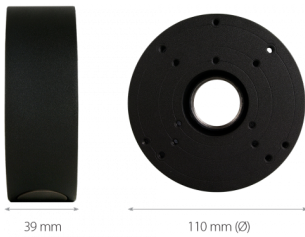

## Wall/ceiling mount bracket indoor

#### DIMENSIONS

Type	wall/ceiling mount bracket, indoor
Application	selected 6000 IP series models of camera (detailed list of compatible cameras and other products can be found on the website in the file in the "Downloads" tab)
Material	aluminum alloy
Color	gray
Load Capacity	3 kg
Dimensions (mm)	110 $\phi$ x 39 (height)
Weight	0.3 kg