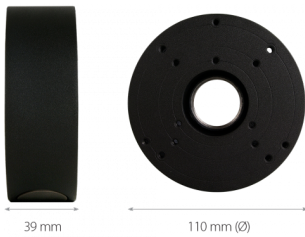

## Wall/ceiling mount bracket indoor

#### DIMENSIONS

Type	wall/ceiling mount bracket, indoor
Application	selected 6000 IP series models of camera (detailed list of compatible cameras and other products can be found on the website in the "Downloads" tab)
Material	aluminum alloy
Color	gray
Load Capacity	3 kg
Dimensions (mm)	110 $\phi$ x 39 (height)
Weight	0.3 kg