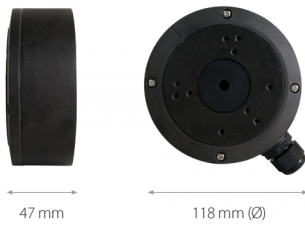

Wall/ceiling mount bracket indoor/outdoor NVB-6030JB/7043

DIMENSIONS

Type	wall/ceiling mount adapter with cable gland, indoor/outdoor
Application	selected 6000 IP series models of camera (detailed list of compatible cameras and other products can be found on the website in the file in the "Downloads" tab)
Material	aluminium
Color	gray
Load Capacity	10 kg
Degree of Protection	IP 66
Dimensions (mm)	118 ϕ x 47 (height)
Weight	0.4 kg