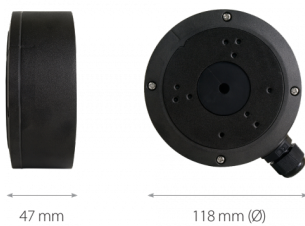

Wall/ceiling mount bracket indoor/outdoor NVB-6030JB/7043

DIMENSIONS

Type	wall/ceiling mount adapter with cable gland, indoor/outdoor
Application	selected 6000 IP series models of camera (detailed list of compatible cameras and other products can be found on the website in the file in the "Downloads" tab)
Material	aluminium
Color	gray
Load Capacity	10 kg
Degree of Protection	IP 66
Dimensions (mm)	118 ϕ x 47 (height)
Weight	0.4 kg