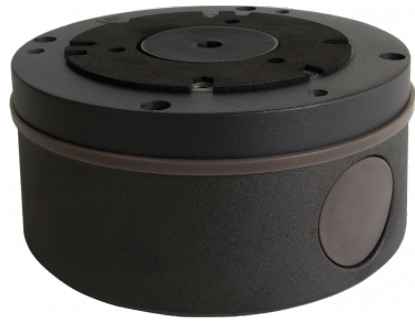

## Wall/ceiling mount bracket indoor/outdoor

### NVB-6025JB/7043

#### DIMENSIONS

Type	wall/ceiling mount bracket, indoor/outdoor
Application	selected 6000 IP series models of camera (detailed list of compatible cameras and other products can be found on the website in the "Downloads" tab)
Material	aluminium
Color	gray
Load Capacity	10 kg
Dimensions (mm)	112 $\phi$ x 55 (height)
Weight	0.35 kg