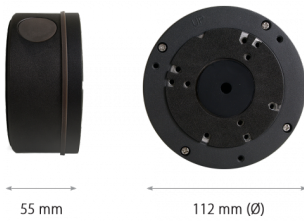

## Wall/ceiling mount bracket indoor/outdoor

#### DIMENSIONS

Type	wall/ceiling mount bracket, indoor/outdoor
Application	selected 6000 IP series models of camera (detailed list of compatible cameras and other products can be found on the website in the "Downloads" tab)
Material	aluminium
Color	gray
Load Capacity	10 kg
Dimensions (mm)	112 $\phi$ x 55 (height)
Weight	0.35 kg