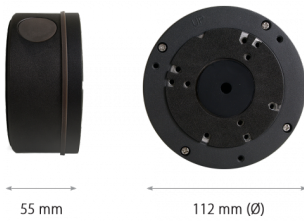

DIMENSIONS

Type	wall/ceiling mount bracket, indoor/outdoor
Application	selected 6000 IP series models of camera (detailed list of compatible cameras and other products can be found on the website in the "Downloads" tab)
Material	aluminium
Color	gray
Load Capacity	10 kg
Dimensions (mm)	112 ϕ x 55 (height)
Weight	0.35 kg