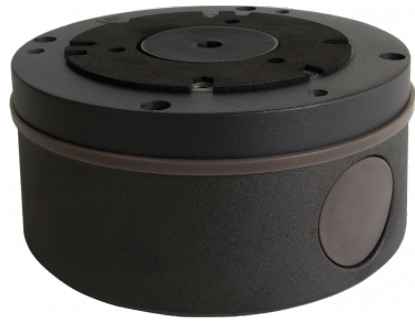

Wall/ceiling mount bracket indoor/outdoor

NVB-6025JB/7043