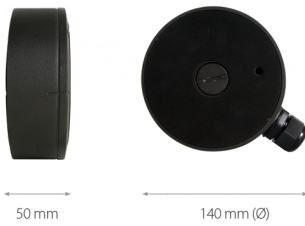

Wall/ceiling mount bracket indoor/outdoor

NVB-6035JB/7043

DIMENSIONS

Type	wall/ceiling mount adapter with cable gland, indoor/outdoor
Application	selected 6000 IP series models of camera (detailed list of compatible cameras and other products can be found on the website in the file in the "Downloads" tab)
Material	aluminium
Color	gray
Load Capacity	10 kg
Degree of Protection	IP 66
Dimensions (mm)	140 ϕ x 50 (height)
Weight	0.5 kg