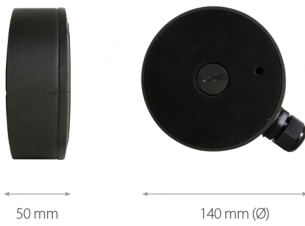

## Wall/ceiling mount bracket indoor/outdoor

#### DIMENSIONS

Type	wall/ceiling mount adapter with cable gland, indoor/outdoor
Application	selected 6000 IP series models of camera (detailed list of compatible cameras and other products can be found on the website in the file in the "Downloads" tab)
Material	aluminium
Color	gray
Load Capacity	10 kg
Degree of Protection	IP 66
Dimensions (mm)	140 $\phi$ x 50 (height)
Weight	0.5 kg