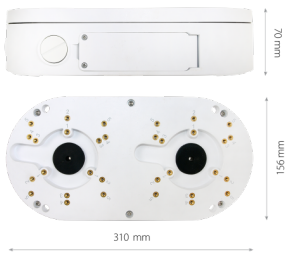

Wall/ceiling mount bracket indoor/outdoor NVS-4020JBD

DIMENSIONS

Wall/ceiling adapter, indoor/outdoor with built-in PoE +/PoE switch. Detailed technical data of the built-in switch is available at this link: [NVS-4020JBD - technical data of the built-in PoE switch](#)

Type	wall/ceiling mount adapter with cable gland, indoor/outdoor
Application	a detailed list of compatible cameras and other products can be found in the file available in the "Downloadable Files" section
Material	glass fiber reinforced polyamide
Color	white
Load Capacity	10 kg
Degree of Protection	IP 66
Dimensions (mm)	310 (W) x 70 (H) x 156 (L)
Weight	1.2 kg