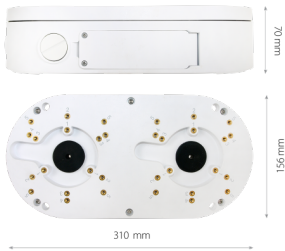

Wall/ceiling mount bracket indoor/outdoor NVS-4020JBD

DIMENSIONS

Wall/ceiling adapter, indoor/outdoor with built-in PoE +/PoE switch. Detailed technical data of the built-in switch is available at this link: [NVS-4020JBD - technical data of the built-in PoE switch](#)

Type	wall/ceiling mount adapter with cable gland, indoor/outdoor
Application	a detailed list of compatible cameras and other products can be found in the file available in the "Downloadable Files" section
Material	glass fiber reinforced polyamide
Color	white
Load Capacity	10 kg
Degree of Protection	IP 66
Dimensions (mm)	310 (W) x 70 (H) x 156 (L)
Weight	1.2 kg