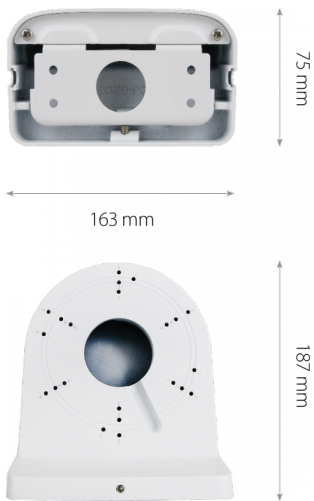

## Wall mount bracket, indoor/outdoor

### NVB-4010WB

#### DIMENSIONS

Type	wall mount cable-managed bracket, indoor/outdoor
Application	a detailed list of compatible cameras and other products can be found in the file available in the "Downloadable Files" section
Material	aluminium
Color	white
Load Capacity	2 kg
Dimensions (mm)	163 (W) x 75 (H) x 187 (D)
Weight	0.83 kg