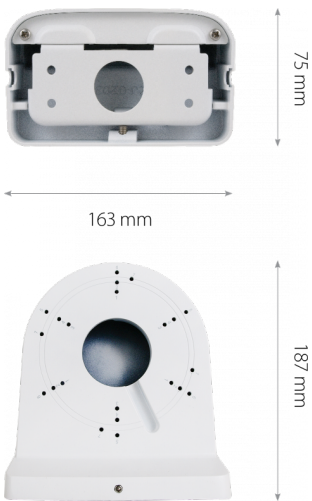

Wall mount bracket, indoor/outdoor

NVB-4010WB**DIMENSIONS**

Type	wall mount cable-managed bracket, indoor/outdoor
Application	a detailed list of compatible cameras and other products can be found in the file available in the "Downloadable Files" section
Material	aluminium
Color	white
Load Capacity	2 kg
Dimensions (mm)	163 (W) x 75 (H) x 187 (D)
Weight	0.83 kg