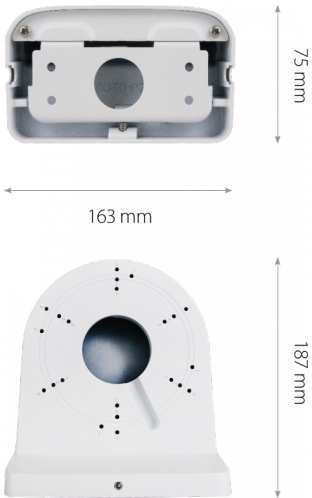

## Wall mount bracket, indoor/outdoor

### NVB-4010WB

#### DIMENSIONS

Type	wall mount cable-managed bracket, indoor/outdoor
Application	a detailed list of compatible cameras and other products can be found in the file available in the "Downloadable Files" section
Material	aluminium
Color	white
Load Capacity	2 kg
Dimensions (mm)	163 (W) x 75 (H) x 187 (D)
Weight	0.83 kg