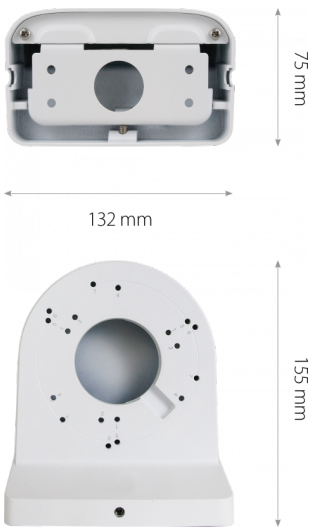

Wall mount bracket, indoor/outdoor

NVB-4000WB

DIMENSIONS

Type	wall mount cable-managed bracket, indoor/outdoor
Application	a detailed list of compatible cameras and other products can be found in the file available in the "Downloadable Files" section
Material	aluminium
Color	white
Load Capacity	2 kg
Dimensions (mm)	132 (W) x 75 (H) x 155 (D)
Weight	0.52 kg