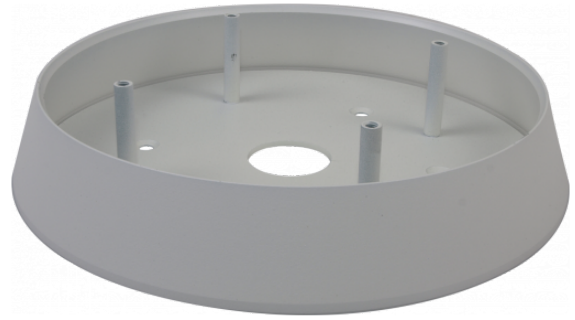

## Wall/ceiling mount bracket indoor/outdoor

### NVB-8060JB

Type	wall/ceiling mount bracket, indoor/outdoor
Application	8000 series Fisheye IP cameras (detailed list of compatible cameras and other products can be found on the website in the file in the "Downloads" tab)
Material	aluminium
Color	white
Load Capacity	4 kg
Dimensions (mm)	175 $\phi$ x 32 (height)
Weight	0.53 kg