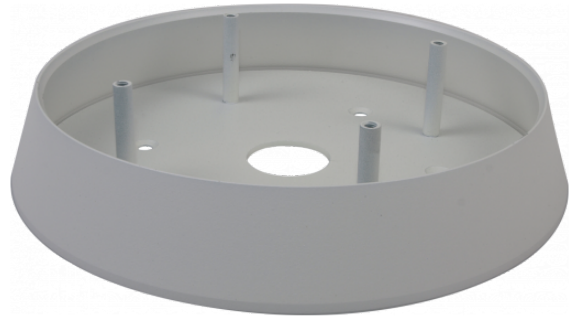

Wall/ceiling mount bracket indoor/outdoor

NVB-8060JB

Type	wall/ceiling mount bracket, indoor/outdoor
Application	8000 series Fisheye IP cameras (detailed list of compatible cameras and other products can be found on the website in the file in the "Downloads" tab)
Material	aluminium
Color	white
Load Capacity	4 kg
Dimensions (mm)	175 ϕ x 32 (height)
Weight	0.53 kg