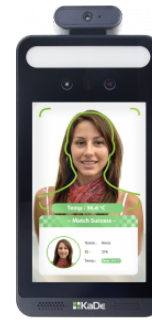

Professional terminal for remote body temperature measurement with face recognition and mask detection function

**KDH-KZ6000FR-IP**

**KEY FEATURES**

**DIMENSIONS**

**Key features:**

- Detection of people with elevated temperatures
- Non-contact body temperature measurement using infrared
- Content analysis based on Deep Learning
- Configuration of the door unlocking mode
- Human-sounding voice prompts
- Web-server
- Detection of people not wearing masks
- Measuring accuracy up to +/- 0,3°
- Alarm Outputs
- Data storage on SD card
- 8-inch LCD touch screen
- Two-way audio