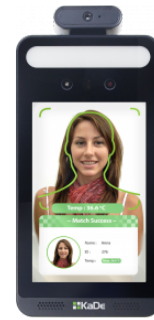

Professional terminal for remote body temperature measurement with face recognition and mask detection function

KDH-KZ6000FR-IP

KEY FEATURES

DIMENSIONS

Key features:

- Detection of people with elevated temperatures
- Non-contact body temperature measurement using infrared
- Content analysis based on Deep Learning
- Configuration of the door unlocking mode
- Human-sounding voice prompts
- Web-server
- Detection of people not wearing masks
- Measuring accuracy up to +/- 0,3°
- Alarm Outputs
- Data storage on SD card
- 8-inch LCD touch screen
- Two-way audio