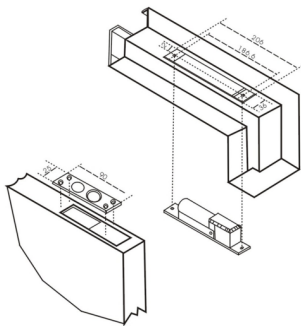

Solenoid lock  
**KDA-BOLT150**

**DIMENSIONS**

Lock type	without supply normally open (NO)
power consumption	960 / 120 mA
Producer	KaDe
power	12 V DC
dimensions	205 x 35 x 42