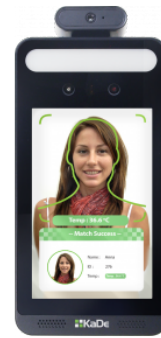

Professional terminal for remote body temperature measurement with face recognition and mask detection function

**KDH-KZ6000FR-IP**

6000 KaDe IP

#### Key features:

- Detection of people with elevated temperatures
- Non-contact body temperature measurement using infrared
- Content analysis based on Deep Learning
- Configuration of the door unlocking mode
- Human-sounding voice prompts
- Web-server
- Detection of people not wearing masks
- Measuring accuracy up to +/- 0,3°
- Alarm Outputs
- Data storage on SD card
- 8-inch LCD touch screen
- Two-way audio