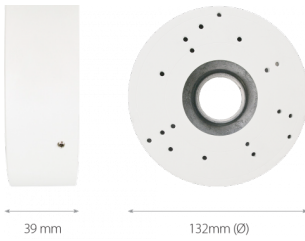

## wall/ceiling mount bracket, indoor NVB-6055JB

### DIMENSIONS

Type	wall/ceiling mount bracket, indoor
Application	selected 6000 IP series models of camera (detailed list of compatible cameras and other products can be found on the website in the file in the "Downloads" tab)
Material	aluminum alloy
Color	white
Load Capacity	3 kg
Dimensions (mm)	132 $\phi$ x 39 (height)
Weight	0.3 kg