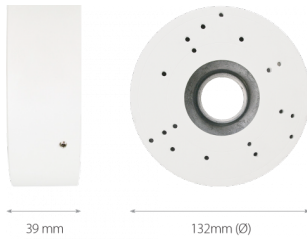

wall/ceiling mount bracket, indoor NVB-6055JB

DIMENSIONS

Type	wall/ceiling mount bracket, indoor
Application	selected 6000 IP series models of camera (detailed list of compatible cameras and other products can be found on the website in the "Downloads" tab)
Material	aluminum alloy
Color	white
Load Capacity	3 kg
Dimensions (mm)	132 ϕ x 39 (height)
Weight	0.3 kg