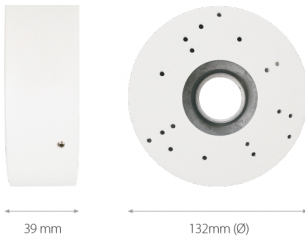

wall/ceiling mount bracket, indoor NVB-6055JB

DIMENSIONS

Type	wall/ceiling mount bracket, indoor
Application	selected 6000 IP series models of camera (detailed list of compatible cameras and other products can be found on the website in the "Downloads" tab)
Material	aluminum alloy
Color	white
Load Capacity	3 kg
Dimensions (mm)	132 ϕ x 39 (height)
Weight	0.3 kg