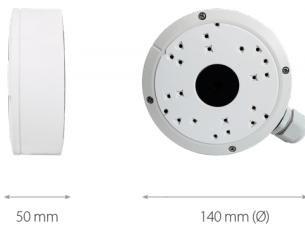

## Wall/ceiling mount bracket indoor/outdoor NVB-6035JB

### DIMENSIONS

Type	wall/ceiling mount adapter with cable gland, indoor/outdoor
Application	selected 6000 IP series models of camera (detailed list of compatible cameras and other products can be found on the website in the file in the "Downloads" tab)
Material	aluminium
Color	white
Load Capacity	10 kg
Degree of Protection	IP 66
Dimensions (mm)	140 φ x 50 (height)
Weight	0.5 kg