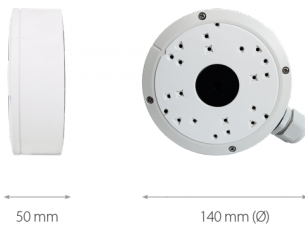

Wall/ceiling mount bracket indoor/outdoor NVB-6035JB

DIMENSIONS

Type	wall/ceiling mount adapter with cable gland, indoor/outdoor
Application	selected 6000 IP series models of camera (detailed list of compatible cameras and other products can be found on the website in the file in the "Downloads" tab)
Material	aluminium
Color	white
Load Capacity	10 kg
Degree of Protection	IP 66
Dimensions (mm)	140 φ x 50 (height)
Weight	0.5 kg