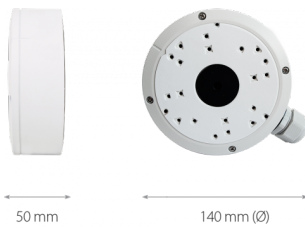

Wall/ceiling mount bracket indoor/outdoor NVB-6035JB

DIMENSIONS

Type	wall/ceiling mount adapter with cable gland, indoor/outdoor
Application	selected 6000 IP series models of camera (detailed list of compatible cameras and other products can be found on the website in the file in the "Downloads" tab)
Material	aluminium
Color	white
Load Capacity	10 kg
Degree of Protection	IP 66
Dimensions (mm)	140 ϕ x 50 (height)
Weight	0.5 kg