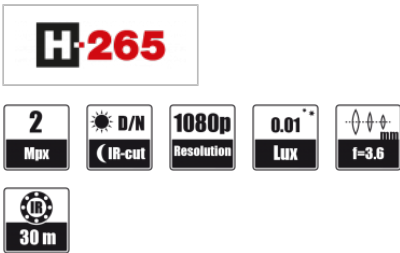

Bullet IP Camera NVIP-2H-4201

4000 VSS IP

KEY FEATURES

- Resolution: 2 MPX
- Lens: fixed focal, f=3.6 mm/F2.0
- D/N function - IR cut filter
- Min. Illumination: 0.01 lx (0 lx, IR on)
- IR LED, range up to 30 m

DIMENSIONS

IMAGE

Image Sensor	2 MPX CMOS sensor 1/2.7" SmartSens
Number of Effective Pixels	1920 (H) x 1080 (V)
Min. Illumination	0.01 lx/F2.0 - color mode • 0 lx (IR on) - B/W mode
Electronic Shutter	auto/manual: 1/5 s ~ 1/20000 s
Digital Slow Shutter (DSS)	up to 1/5 s
Wide Dynamic Range (WDR)	yes
Digital Noise Reduction (DNR)	3D
Defog Function (F-DNR)	yes
Back Light Compensation (BLC)	yes

NETWORK

Stream Resolution	1920 x 1080 (Full HD), 1280 x 960, 1280 x 720 (HD), 640 x 480 (VGA), 320 x 240 (QVGA)
Frame Rate	25 fps for 1920 x 1080 (Full HD) and lower resolutions
Multistreaming Mode	number of streams: 2
Video/Audio Compression	H.264, H.265/-
Number of Simultaneous Connections	max. 5
Bandwidth	8 Mb/s in total
Network Protocols Support	HTTP, TCP/IP, IPv4, FTP, DHCP, DNS, DDNS, NTP, RTSP, RTP, SMTP, P2P
ONVIF Protocol Support	Profile S (ONVIF 2.6)
Camera Configuration	from Internet Explorer browser • languages: Polish, English, Russian, and others
Compatible Software	NOVUS MANAGEMENT SYSTEM VSS
Mobile applications	RxCamView (iPhone, Android)

IR LED

LED Number	18
Range	30 m
Angle	60°

INTERFACES

Network Interface	1 x Ethernet - RJ-45 interface, 10/100 Mbit/s
-------------------	---

INSTALLATION PARAMETERS

Dimensions (mm)	with bracket: 71 (Φ) x 138 (L)
Weight	0.32 kg
Degree of Protection	IP 66 (details in the user's manual)
Enclosure	aluminium, white, fully cable managed wall mount bracket in-set included
Power Supply	12 VDC, PoE (IEEE 802.3af, Class 3)
Surge protection	TVS 4000 V
Power Consumption	1.5 W • 4 W (IR illuminator on)
Operating Temperature	-30°C ~ 55°C
Humidity	max. 95%, relative (non-condensing)