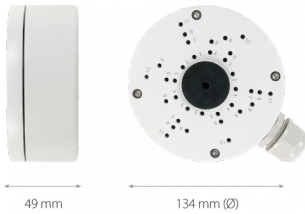

Wall/ceiling mount bracket indoor/outdoor NVB-4005JB

DIMENSIONS

Type	wall/ceiling mount adapter with cable gland, indoor/outdoor
Application	selected 4000 and 6000 IP series models of camera (detailed list of compatible cameras and other products can be found on the website in the file in the "Downloads" tab)
Material	aluminium
Color	white
Load Capacity	3 kg
Dimensions (mm)	134 φ x 59 (height)
Weight	0.42 kg