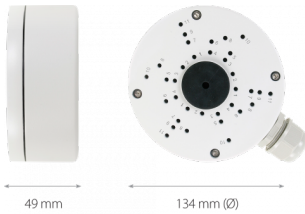

## Wall/ceiling mount bracket indoor/outdoor NVB-4005JB

### DIMENSIONS

Type	wall/ceiling mount adapter with cable gland, indoor/outdoor
Application	selected 4000 and 6000 IP series models of camera (detailed list of compatible cameras and other products can be found on the website in the file in the "Downloads" tab)
Material	aluminium
Color	white
Load Capacity	3 kg
Dimensions (mm)	134 φ x 59 (height)
Weight	0.42 kg