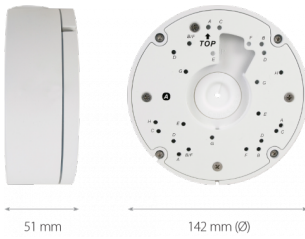

Wall/ceiling mount bracket indoor/outdoor NVB-8005JB

DIMENSIONS

Type	wall/ceiling mount bracket, indoor/outdoor
Application	Selected 8000 and 5000 series models of camera (detailed list of compatible cameras and other products can be found on the website in the file in the "Downloads" tab)
Material	aluminium
Color	white
Load Capacity	4 kg
Degree of Protection	IP 66
Dimensions (mm)	142 ϕ x 51 (height)
Weight	0.6 kg