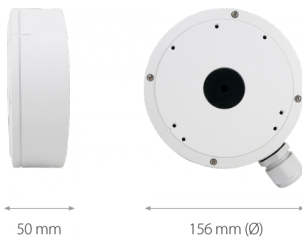

## Wall/ceiling mount bracket indoor/outdoor NVB-6040JB

### DIMENSIONS

Type	wall/ceiling mount adapter with cable gland, indoor/outdoor
Application	selected 6000 IP series models of camera (detailed list of compatible cameras and other products can be found on the website in the file in the "Downloads" tab)
Material	aluminium
Color	white
Load Capacity	10 kg
Degree of Protection	IP 66
Dimensions (mm)	156 $\phi$ x 50 (height)
Weight	0.6 kg