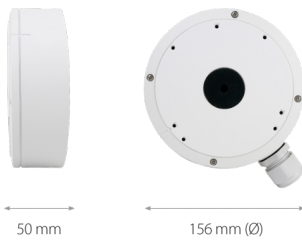

Wall/ceiling mount bracket indoor/outdoor NVB-6040JB

DIMENSIONS

Type	wall/ceiling mount adapter with cable gland, indoor/outdoor
Application	selected 6000 IP series models of camera (detailed list of compatible cameras and other products can be found on the website in the file in the "Downloads" tab)
Material	aluminium
Color	white
Load Capacity	10 kg
Degree of Protection	IP 66
Dimensions (mm)	156 φ x 50 (height)
Weight	0.6 kg