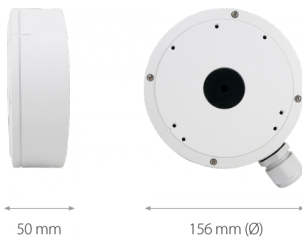

Wall/ceiling mount bracket indoor/outdoor NVB-6040JB

DIMENSIONS

Type	wall/ceiling mount adapter with cable gland, indoor/outdoor
Application	selected 6000 IP series models of camera (detailed list of compatible cameras and other products can be found on the website in the file in the "Downloads" tab)
Material	aluminium
Color	white
Load Capacity	10 kg
Degree of Protection	IP 66
Dimensions (mm)	156 ϕ x 50 (height)
Weight	0.6 kg