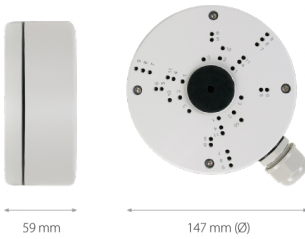

DIMENSIONS

Type	wall/ceiling mount adapter with cable gland, indoor/outdoor
Application	4000 series IP cameras and also 3000 series AHD cameras (detailed compatibility list available as a file to download in section "Downloadable Files")
Material	aluminium
Color	white
Load Capacity	3 kg
Dimensions (mm)	147 ϕ x 59 (height)
Weight	0.45 kg