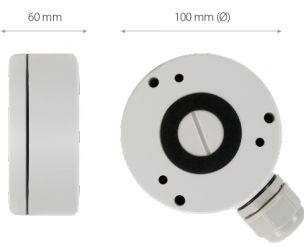

## Wall/ceiling mount bracket indoor/outdoor NVB-4010JB

### DIMENSIONS

Type	wall/ceiling mount adapter with cable gland, indoor/outdoor
Application	Selected 2000, 3000, 4000 and 6000 series models of camera (detailed list of compatible cameras and other products can be found on the website in the file in the "Downloads" tab)
Material	aluminium
Color	white
Load Capacity	3 kg
Dimensions (mm)	100 $\phi$ x 60 (height)
Weight	0.34 kg