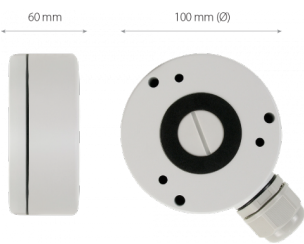

## Wall/ceiling mount bracket indoor/outdoor NVB-4010JB

### DIMENSIONS

Type	wall/ceiling mount adapter with cable gland, indoor/outdoor
Application	Selected 2000, 3000, 4000 and 6000 series models of camera (detailed list of compatible cameras and other products can be found on the website in the file in the "Downloads" tab)
Material	aluminium
Color	white
Load Capacity	3 kg
Dimensions (mm)	100 $\phi$ x 60 (height)
Weight	0.34 kg