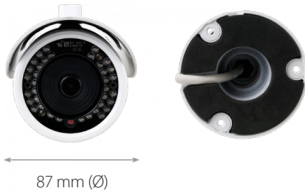

Bullet IP Camera

NVIP-5DN3611H/IR-1P/F

6000 VSS IP

KEY FEATURES

- Resolution: 5 MPX
- Lens: fixed focal, f=2.8 mm/F1.6
- D/N function - IR cut filter
- Video content analysis
- WDR with double scan sensor
- Min. Illumination: 0.02 lx (0 lx, IR on)
- IR LED, range up to 30 m

DIMENSIONS

IMAGE

Image Sensor	5 MPX CMOS sensor 1/2.5" APTINA
Number of Effective Pixels	2592 (H) x 1944 (V)
Min. Illumination	0.02 lx/F1.6 - color mode • 0 lx (IR on) - B/W mode
Electronic Shutter	auto/manual: 1/3 s ~ 1/100000 s
Digital Slow Shutter (DSS)	up to 1/3 s
Wide Dynamic Range (WDR)	yes (double scan sensor), 120dB
Digital Noise Reduction (DNR)	2D, 3D
Defog Function (F-DNR)	yes
Highlight Compensation (HLC)	yes
Back Light Compensation (BLC)	yes

LENS

Lens Type	fixed focal, f=2.8 mm/F1.6
-----------	----------------------------

DAY/NIGHT

Switching Type	mechanical IR cut filter
Switching Mode	auto, manual, time
Switching Level Adjustment	yes
Switching Delay	2 ~ 120 s
Switching Schedule	yes
Visible Light Sensor	yes

Dimensions (mm)	with bracket: 87 (Φ) x 219 (L) 87 (Φ) x 219 (dł.)
Weight	0.6 kg
Degree of Protection	IP 66 (details in the user's manual)
Enclosure	aluminium, white, fully cable managed wall mount bracket in-set included , IK10 impact rating
Power Supply	12 VDC, PoE (IEEE 802.3af, Class 3)
Power Consumption	3 W • 8 W (IR illuminator on)
Operating Temperature	-20°C ~ 50°C