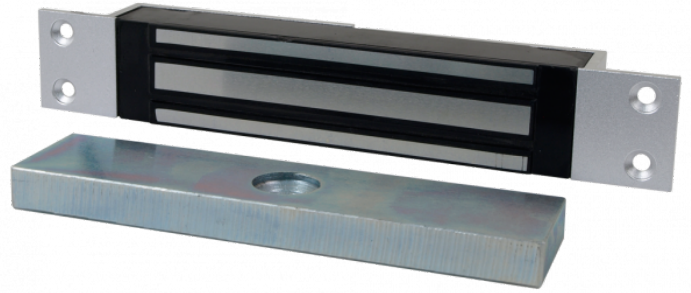

Electromagnetic lock

KDA-LOCK180W

power consumption	300mA for 12VAC / 150mA for 24VDC
-------------------	-----------------------------------

Producer	KaDe
----------	------

Supply power	12 or 24 V DC
--------------	---------------

dimensions	190 x 32 x 22
------------	---------------

Holding force for electromagnetic / maximum pressure for electric bolt	180Kg
--	-------