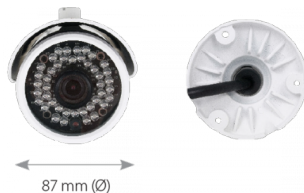

Bullet IP Camera NVIP-4DN3060H/IR-1P

6000 VSS IP

KEY FEATURES

- Resolution: 4 MPX
- Lens: fixed focal, f=4 mm/F1.6
- D/N function - IR cut filter
- Min. Illumination from 0.09 lx (0 lx, IR on)
- IR LED, range up to 25 m

COMPATIBILITY

DIMENSIONS

IMAGE

Image Sensor	4 MPX CMOS sensor 1/3" OmniVision
Number of Effective Pixels	2688 (H) x 1520 (V)
Min. Illumination	0.09 lx/F1.6 - color mode • 0 lx (IR on) - B/W mode
Electronic Shutter	auto/manual: 1 s ~ 1/100000 s
Wide Dynamic Range (WDR)	yes
Digital Noise Reduction (DNR)	yes

LENS

Lens Type	fixed focal, f=4 mm/F1.6
-----------	--------------------------

DAY/NIGHT

Switching Type	mechanical IR cut filter
Switching Mode	auto, manual, time
Switching Level Adjustment	yes
Switching Schedule	yes
Visible Light Sensor	yes

Dimensions (mm)	with bracket: 87 (Φ) x 219 (L)
Weight	0.6 kg
Degree of Protection	IP 66 (details in the user's manual)
Enclosure	aluminium, white, fully cable managed wall mount bracket in-set included , IK10 impact rating
Power Supply	12 VDC, PoE (IEEE 802.3af, Class 3)
Power Consumption	4.1 W • 8 W (IR illuminator on)
Operating Temperature	-30°C ~ 50°C